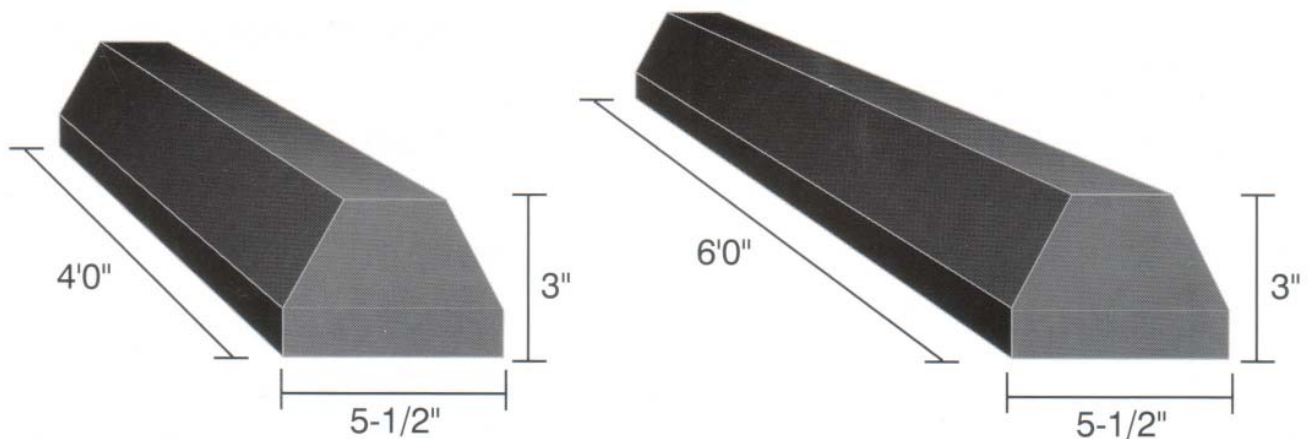

PARKING STOP

Solid Plastic Parking Block

- **100% RECYCLED PLASTIC**
- **20% THE WEIGHT OF CONCRETE**
- **EASY ONE-PERSON INSTALLATION**
- **MAINTENANCE FREE**
(NEVER NEEDS PAINTING)
- **EXTREMELY DURABLE**

Replace your broken and unsightly concrete parking blocks with the **Parking Stop**.

Parking stops are made from 100% recycled plastic and are available in your choice of gray, blue or yellow.

Parking stops are extremely durable and will not chip or crack like standard concrete parking blocks.

Available in 6 foot and 4 foot lengths and include hardware and installation instructions.

Part No. SHCCPS-06-__X (6 Foot)
Part No. SHCCPS-04-__X (4 Foot)

Weight: 33lbs
Weight: 22lbs

AX = Gray 
UX = Blue 
YX = Yellow 